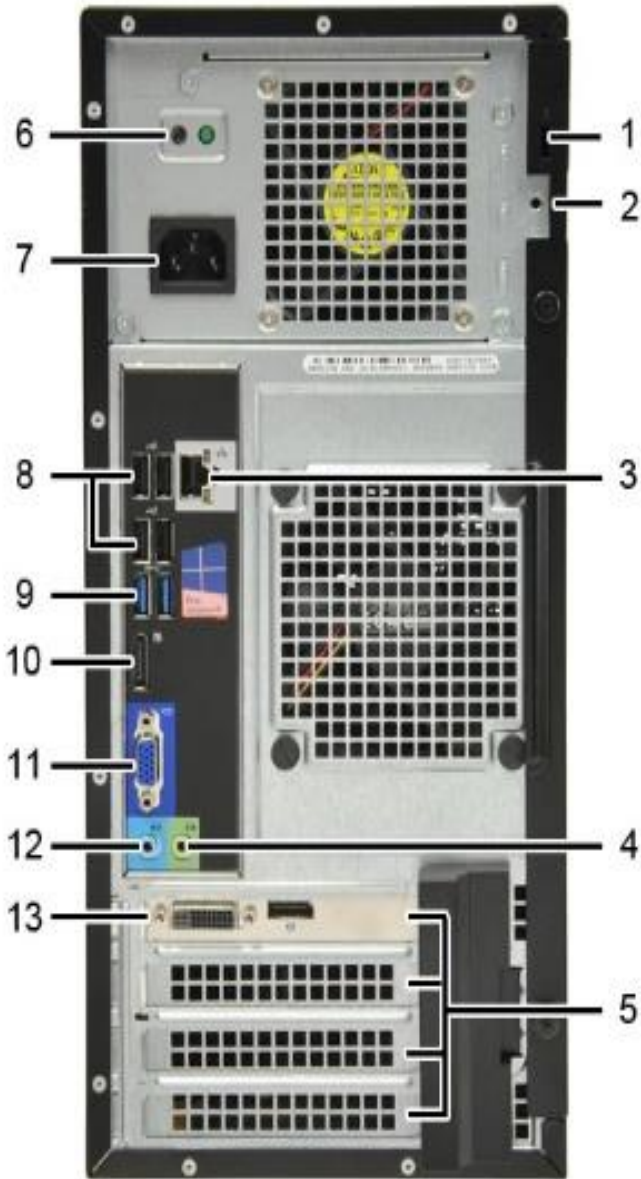

Hardware

- ▶ ৩টি অংশে বিভক্ত
- ▶ Input Device
- ▶ Output Device
- ▶ Central Processing Unit (CPU)

Common PC Hardware

<u>Input</u>	<u>CPU</u>	<u>Output</u>	<u>Others</u>
<ol style="list-style-type: none">1. Mouse2. Keyboard3. Scanner	<ol style="list-style-type: none">1. Processor2. Mother Board3. HDD4. RAM5. DVD±RW6. Casing	<ol style="list-style-type: none">1. Monitor2. Printer3. Speaker	<ol style="list-style-type: none">1. UPS2. Pen Drive3. Modem

Central Processing Unit(CPU)

- ▶ কম্পিউটারের যে অংশ ডাটা প্রক্রিয়াকরণের কাজ করে তাকে **Central Processing Unit (CPU)** বলে । কম্পিউটারের কাজ করার গতি এবং ক্ষমতা CPU এর উপর নির্ভরশীল ।

(Figure.1 Mini Tower Front View)

1	Optical Drive Emergency Eject Hole	2	Optical Drive Eject Button
3	USB 2.0 Connector x2	4	Power Button
5	Primary Optical Drive	6	Optical Drive LED
7	19-in-1 Media Card Reader	8	Secondary Optical Drive (Slim-line)
9	Microphone Connector	10	Headphone / Speaker Connector

(Figure.2 Mini Tower Rear View)

1	Security Cable Lock	2	Padlock Ring
3	Ethernet Network Connector	4	Line-out / Headphone / Speaker Connector
5	Expansion Slot x4	6	BIST LEDs
7	Power Connector	8	USB 2.0 Connector x4
9	USB 3.0 Connector x2	10	DisplayPort Connector
11	VGA Connector	12	Line-in / Microphone Connector
13	Optional Graphic Card		